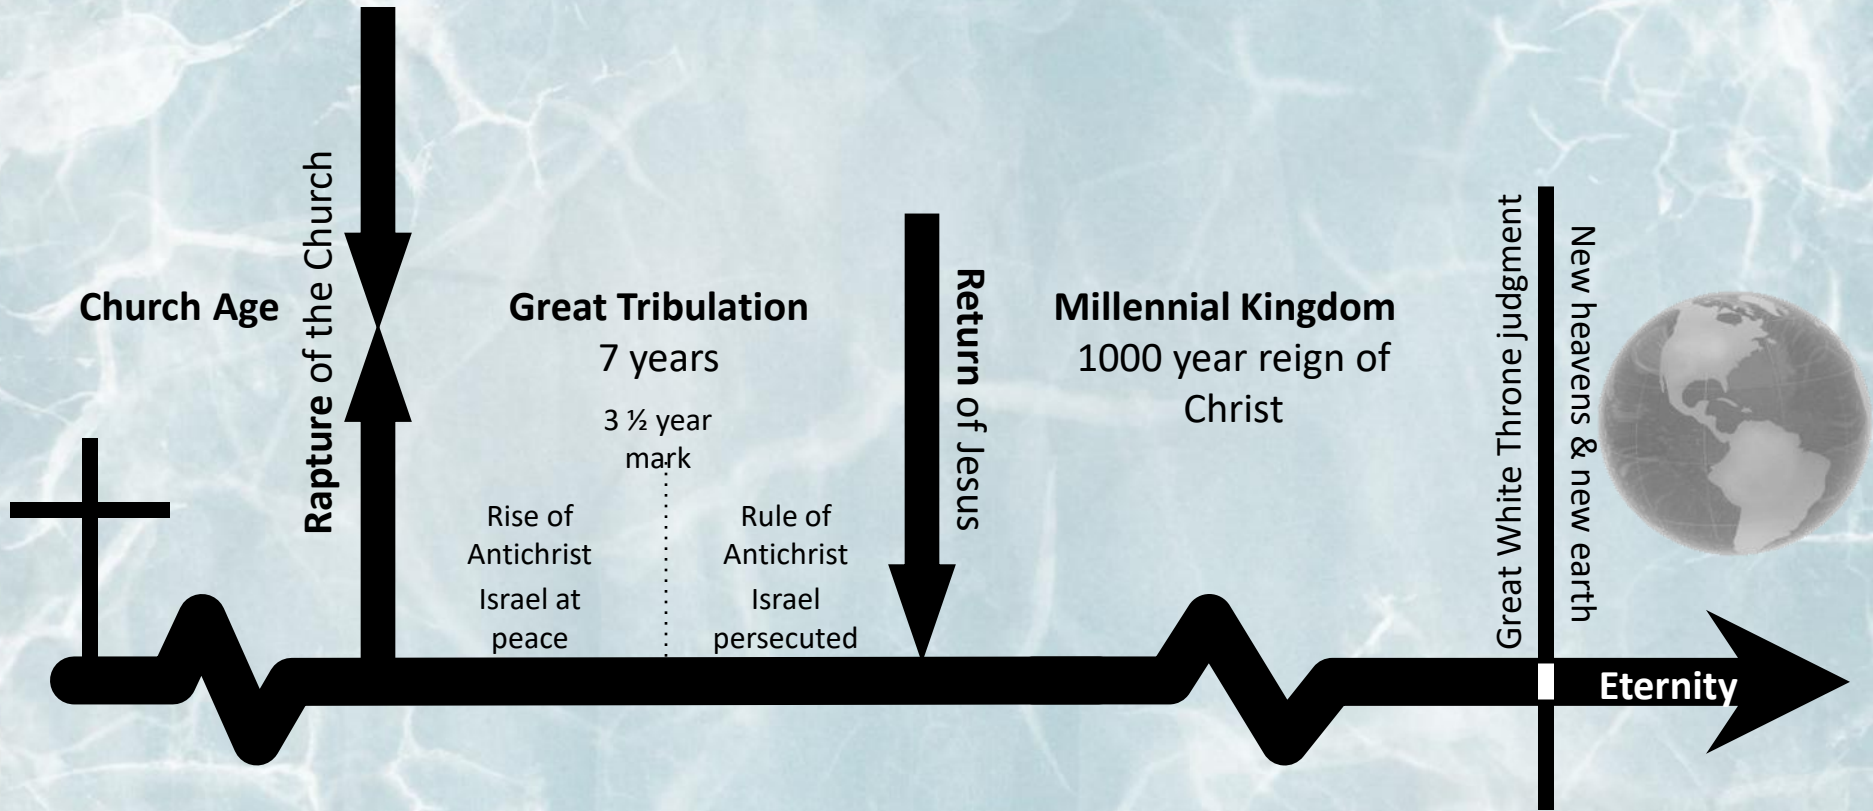

LIVE TODAY
IN LIGHT OF THAT DAY

MALACHI 2:17-4:6

2 Peter 3:3–4

Know this first of all, that in the last days mockers will come with their mocking, following after their own lusts, and saying, “Where is the promise of His coming? For ever since the fathers fell asleep, all continues just as it was from the beginning of creation.”

Ecclesiastes 8:11

Because the sentence against an evil deed is not executed quickly, therefore the hearts of the sons of men among them are given fully to do evil.

LIVE TODAY
IN LIGHT OF THAT DAY

Deceived
Discouraged

The background of the image is a light blue and white marbled paper pattern, resembling stone or water. The text is centered and reads:

LIVE TODAY
IN LIGHT OF THAT DAY
The Day of the Lord

LIVE TODAY
IN LIGHT OF THAT DAY
1st Coming

LIVE TODAY
IN LIGHT OF THAT DAY
2nd Coming

Church Age

Rapture of the Church

Great Tribulation

7 years

3 1/2 year
mark

Rise of
Antichrist
Israel at
peace

Rule of
Antichrist
Israel
persecuted